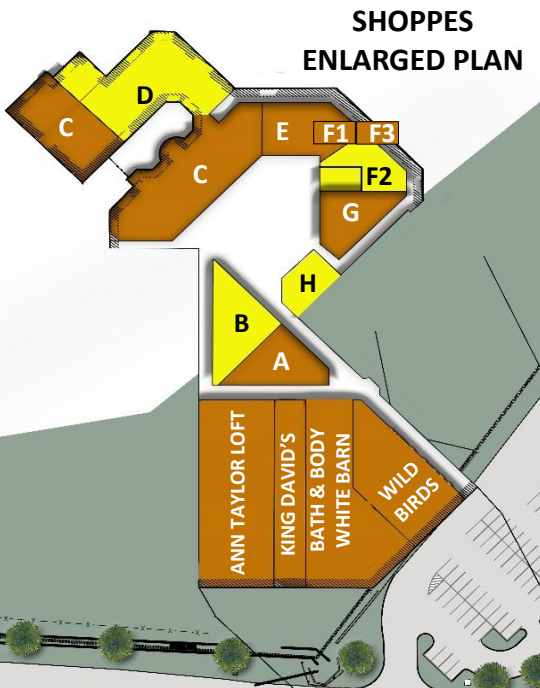

SHOPPES	
A	EVERY BODY BRAS & INTIMATES
B	885 SF
C	RECOVERY LOUNGE
D	3,350 SF
E	ANDRE'S SALON
F1	MANLIUS POLICE (212 SF)
F2	420 SF
F3	KING DAVID'S STORAGE (200 SF)
G	VS NAILS
H	725 SF

COMMONS ENLARGED PLAN	
1A-C	LIQUOR STORE
1D	BOARD AND BRUSH
1E	MASSAGE ENVY
1F	ZOOM TAN

1ST FLOOR MIXED USE OFFICE-RETAIL	
3A	PANERA BREAD
3B	J.JILL
3C	3,863 SF
3D	SWEET FROG
3E	CAZENOVIA JEWELRY
3F	TOMRA
3G	GNC
3H	2,450 SF
3I	CARTERS BABIES & KIDS
3J	JOS A BANKS